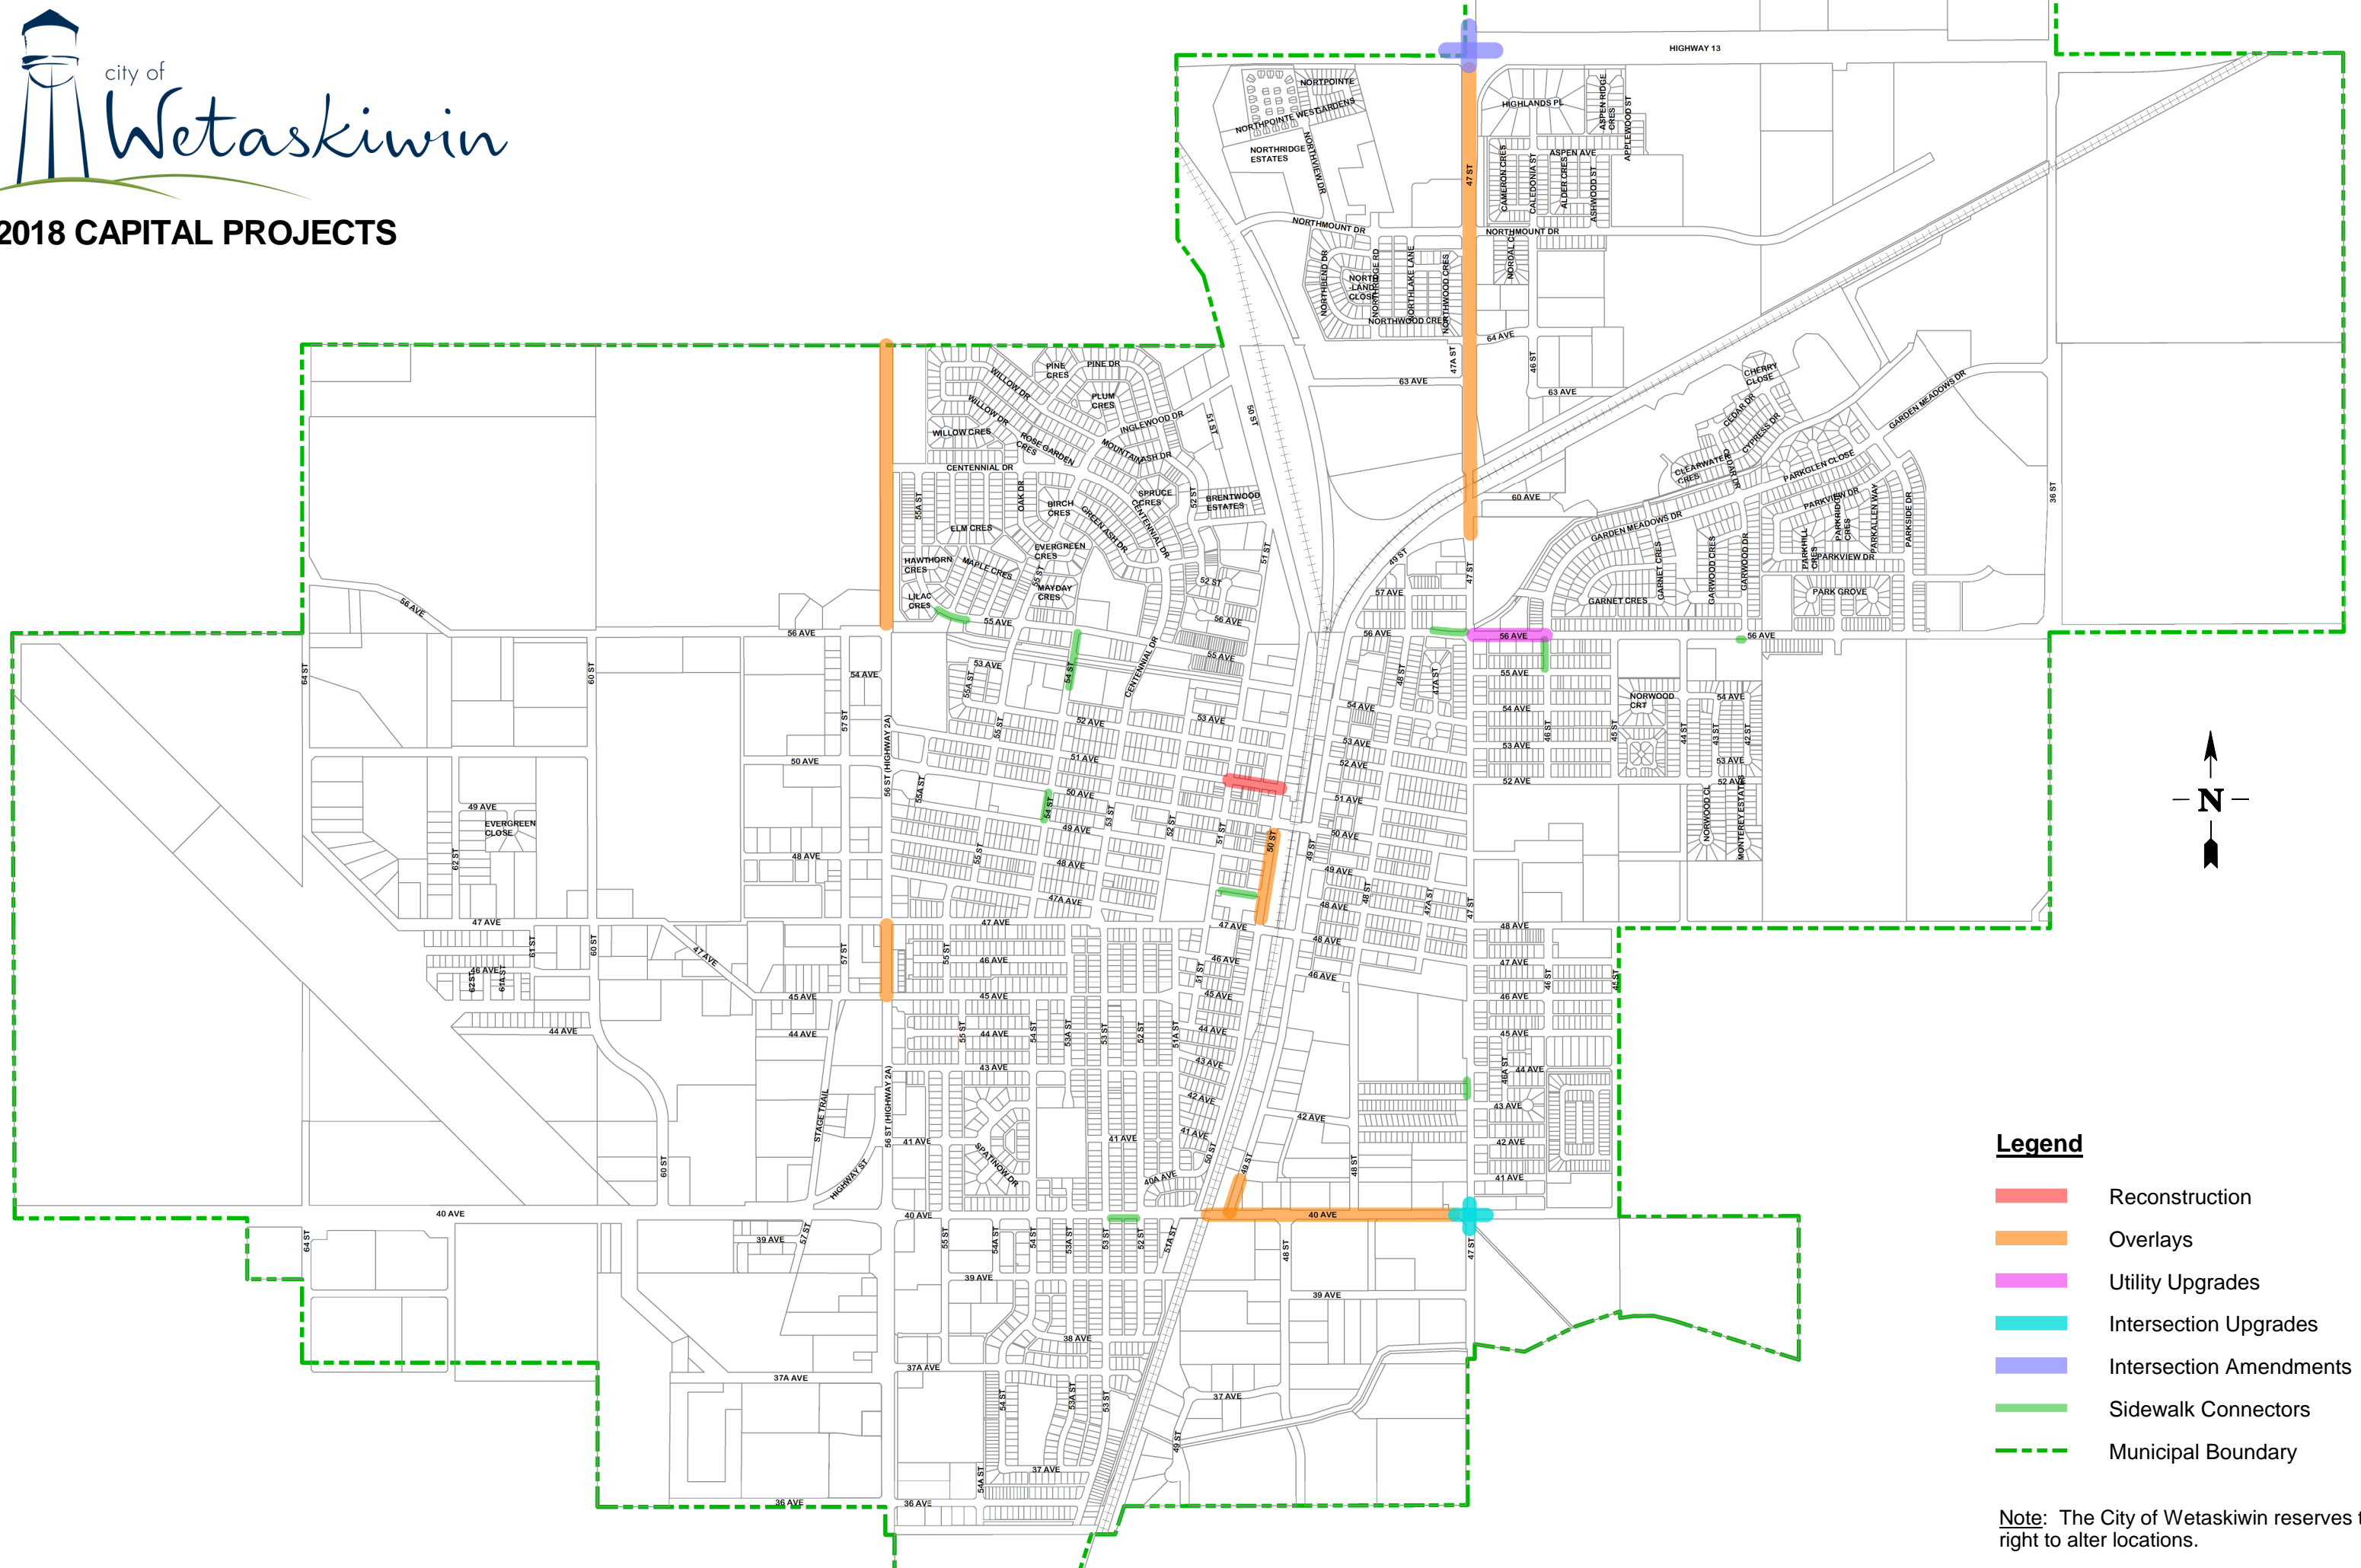

2018 CAPITAL PROJECTS

- Legend**
- Reconstruction
 - Overlays
 - Utility Upgrades
 - Intersection Upgrades
 - Intersection Amendments
 - Sidewalk Connectors
 - Municipal Boundary

Note: The City of Wetaskiwin reserves the right to alter locations.