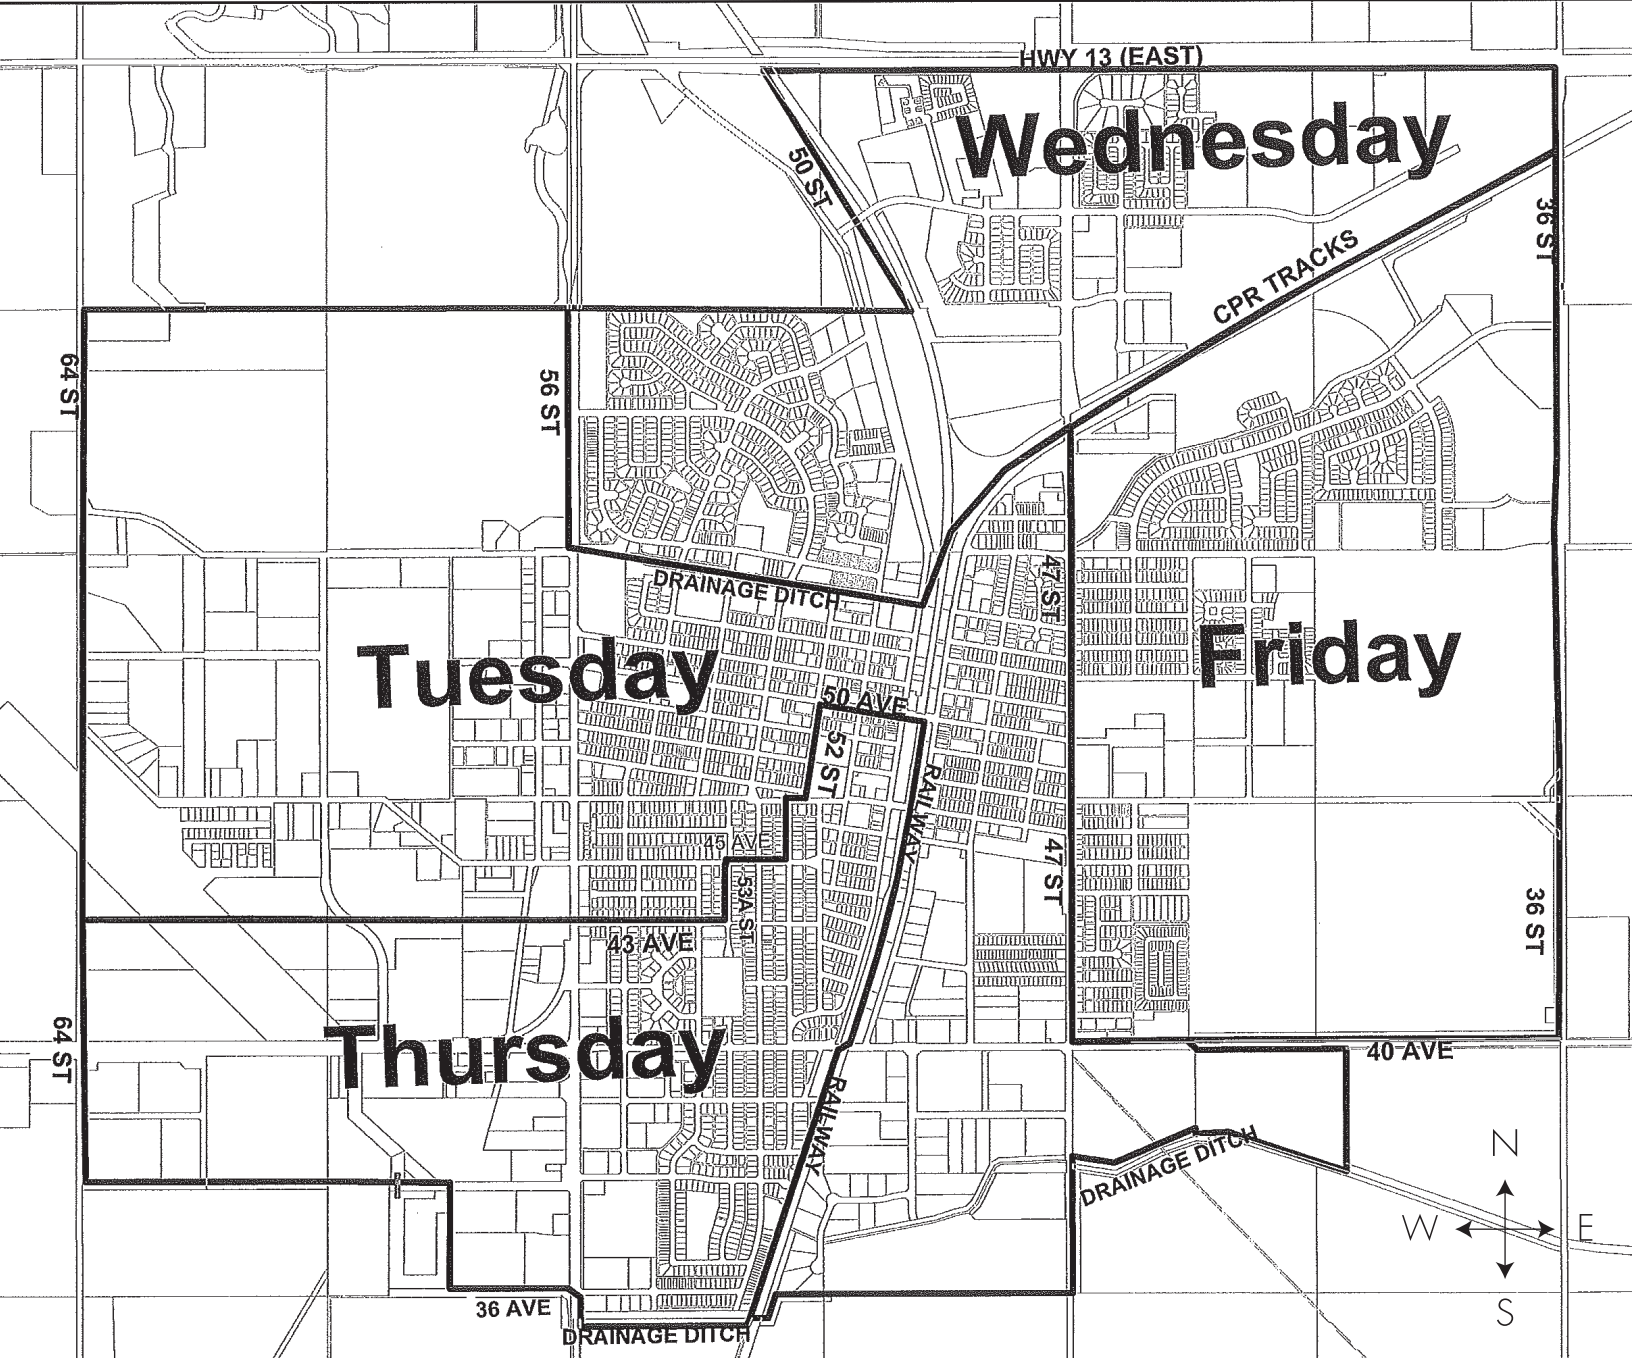

city of

Wetaskiwin

Map of Residential Garbage Collection Days

The City of Wetaskiwin collects residential trash from Tuesday to Friday every week. If you have any questions about your collection area, please contact our Public Works Office at 780-361-4436.