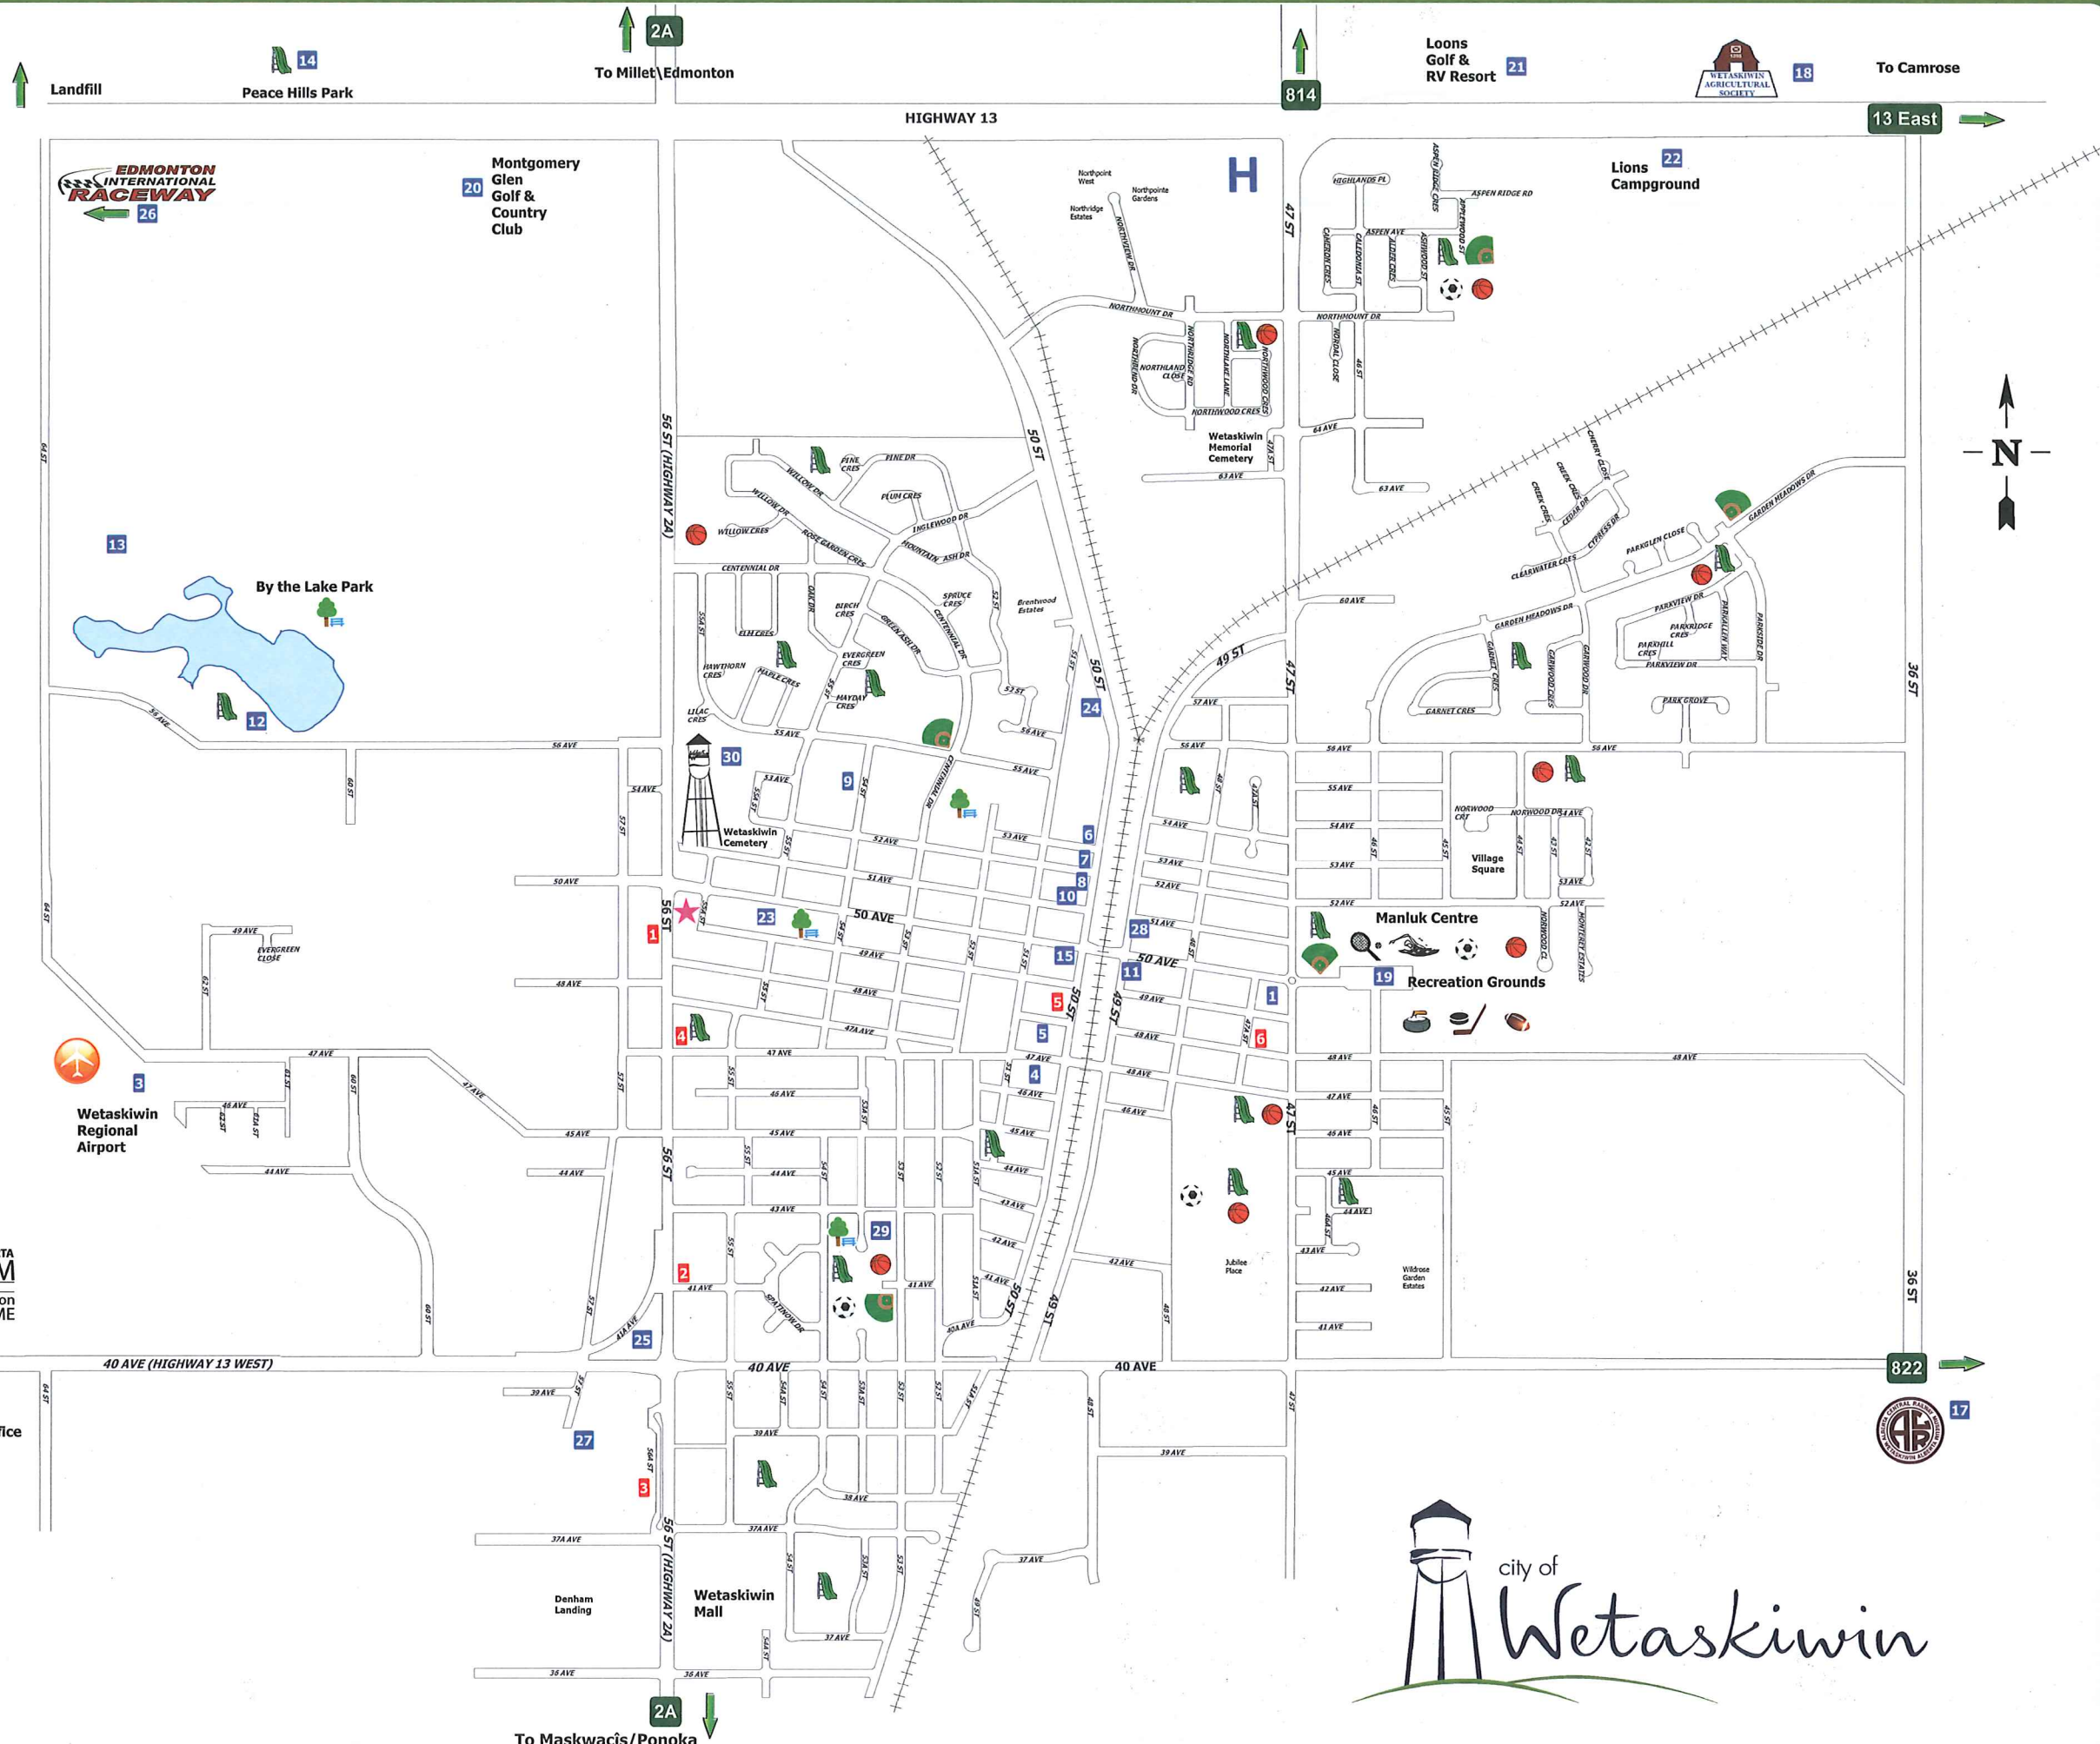

Legend

- | | |
|--|---|
|  Hospital |  Aquatic Centre |
|  Airport |  Baseball Diamond |
|  Visitor Information Centre |  Soccer Field |
|  Railway |  Football Field |
|  Points of Interest |  Basketball |
|  Hotel |  Arenas/Drill Hall |
|  Playground |  Curling Rink |
|  Park |  Tennis Court |

Points of Interest

- ★ Wetaskiwin Peace Cairn
- 1 City Hall
- 2 County of Wetaskiwin Office
- 3 Wetaskiwin Airport
- 4 Provincial Court House
- 5 R.C.M.P.
- 6 Wetaskiwin Theatre Society
- 7 Memorial Arts Centre
- 8 Royal Canadian Legion
- 9 Seniors Drop-in Centre
- 10 Wetaskiwin Public Library
- 11 Moose Hall
- 12 By-the-Lake Park
- 13 Off-leash Dog Park
- 14 Peace Hills Park
- 15 Wetaskiwin & District Heritage
- 16 Reynolds Alberta Museum
- 17 Alberta Central Railway Museum
- 18 Wetaskiwin Agricultural Society
- 19 Recreation Grounds/Manluk Aquatic Centre
- 20 Montgomery Glen Golf & Country Club
- 21 Loons Golf & RV Resort
- 22 Lions Campground
- 23 Diamond Jubilee Park
- 24 RV Dumping & Filling Station
- 25 Wetaskiwin Community Health Centre
- 26 Edmonton International Raceway
- 27 Wetaskiwin Cinemas
- 28 Western Lanes Bowling
- 29 Ashoro Park
- 30 Wetaskiwin Water Tower

REYNOLDS-ALBERTA MUSEUM
AND HOME OF
CANADA'S AVIATION HALL OF FAME