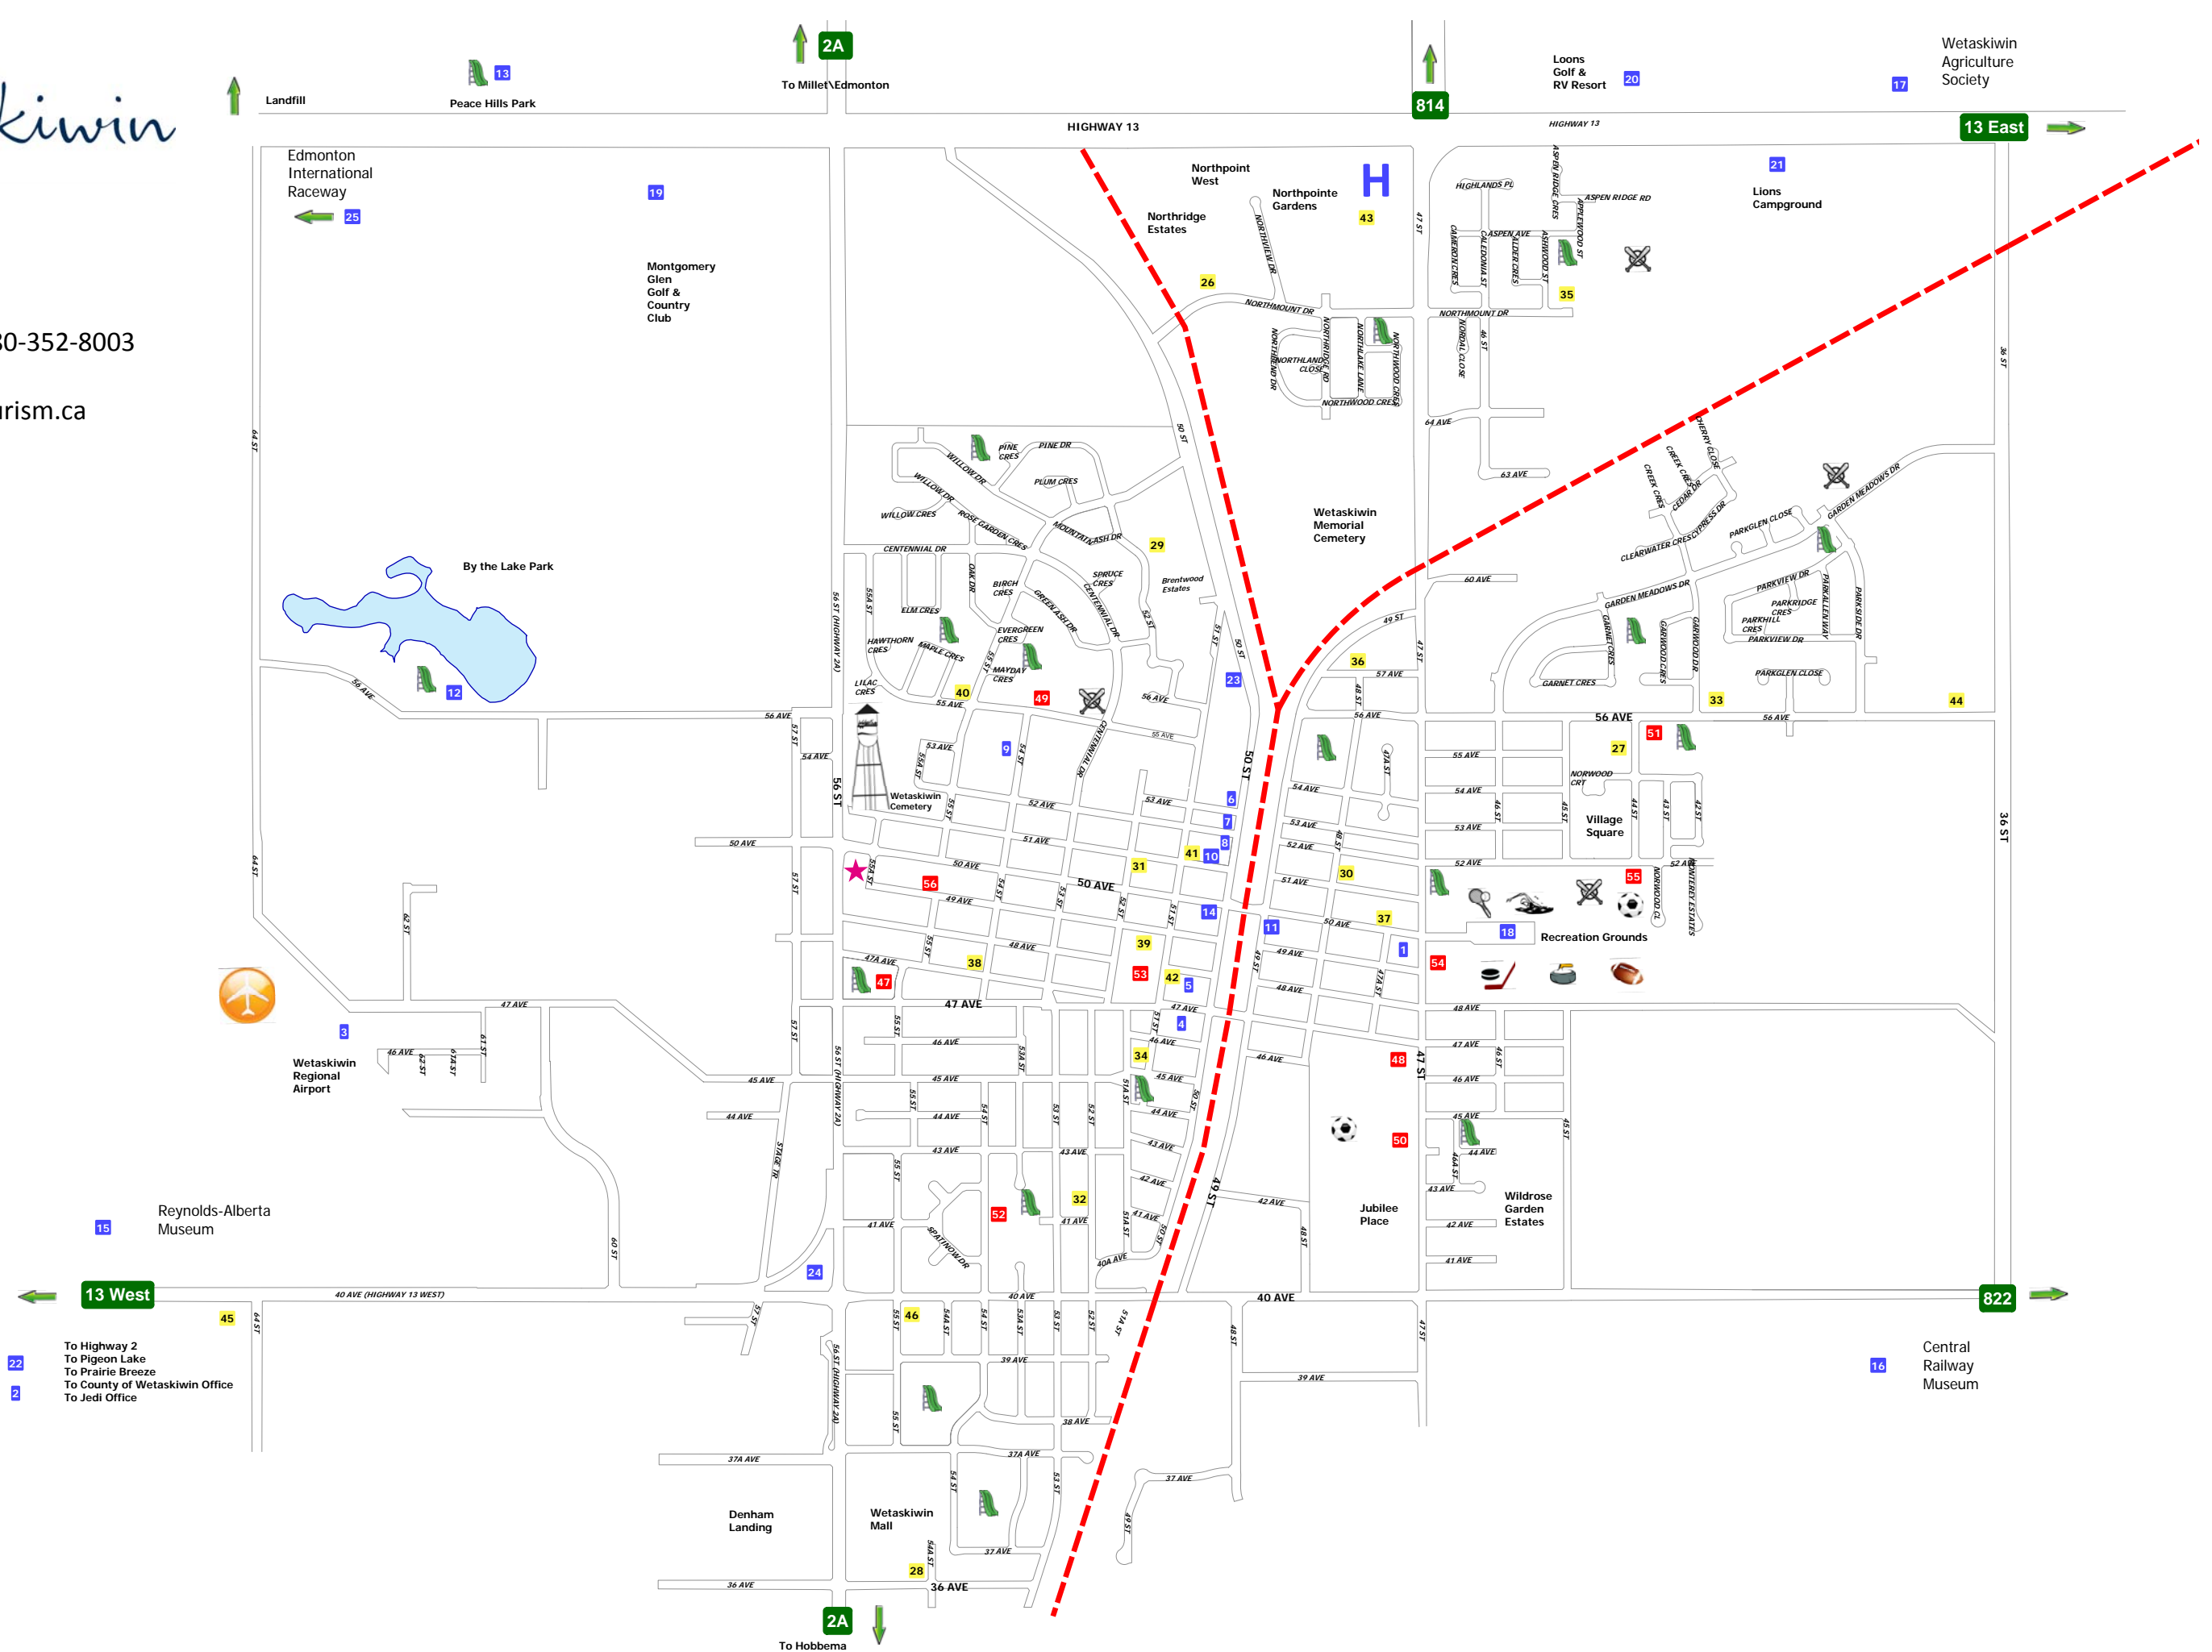

City Hall 780-361-4400  
 Website: www.wetaskiwin.ca

Visitor Information Centre: 780-352-8003  
 Toll Free 1-800-989-6899  
 Website: www.wetaskiwintourism.ca

Legend

-  Airport
-  Arenas/Drill Hall
-  Aquatic Centre
-  Baseball Diamond
-  Chamber of Commerce
-  Curling Rink
-  Football Field
-  Hospital
-  Playground
-  Railway
-  Soccer Field
-  Tennis Court