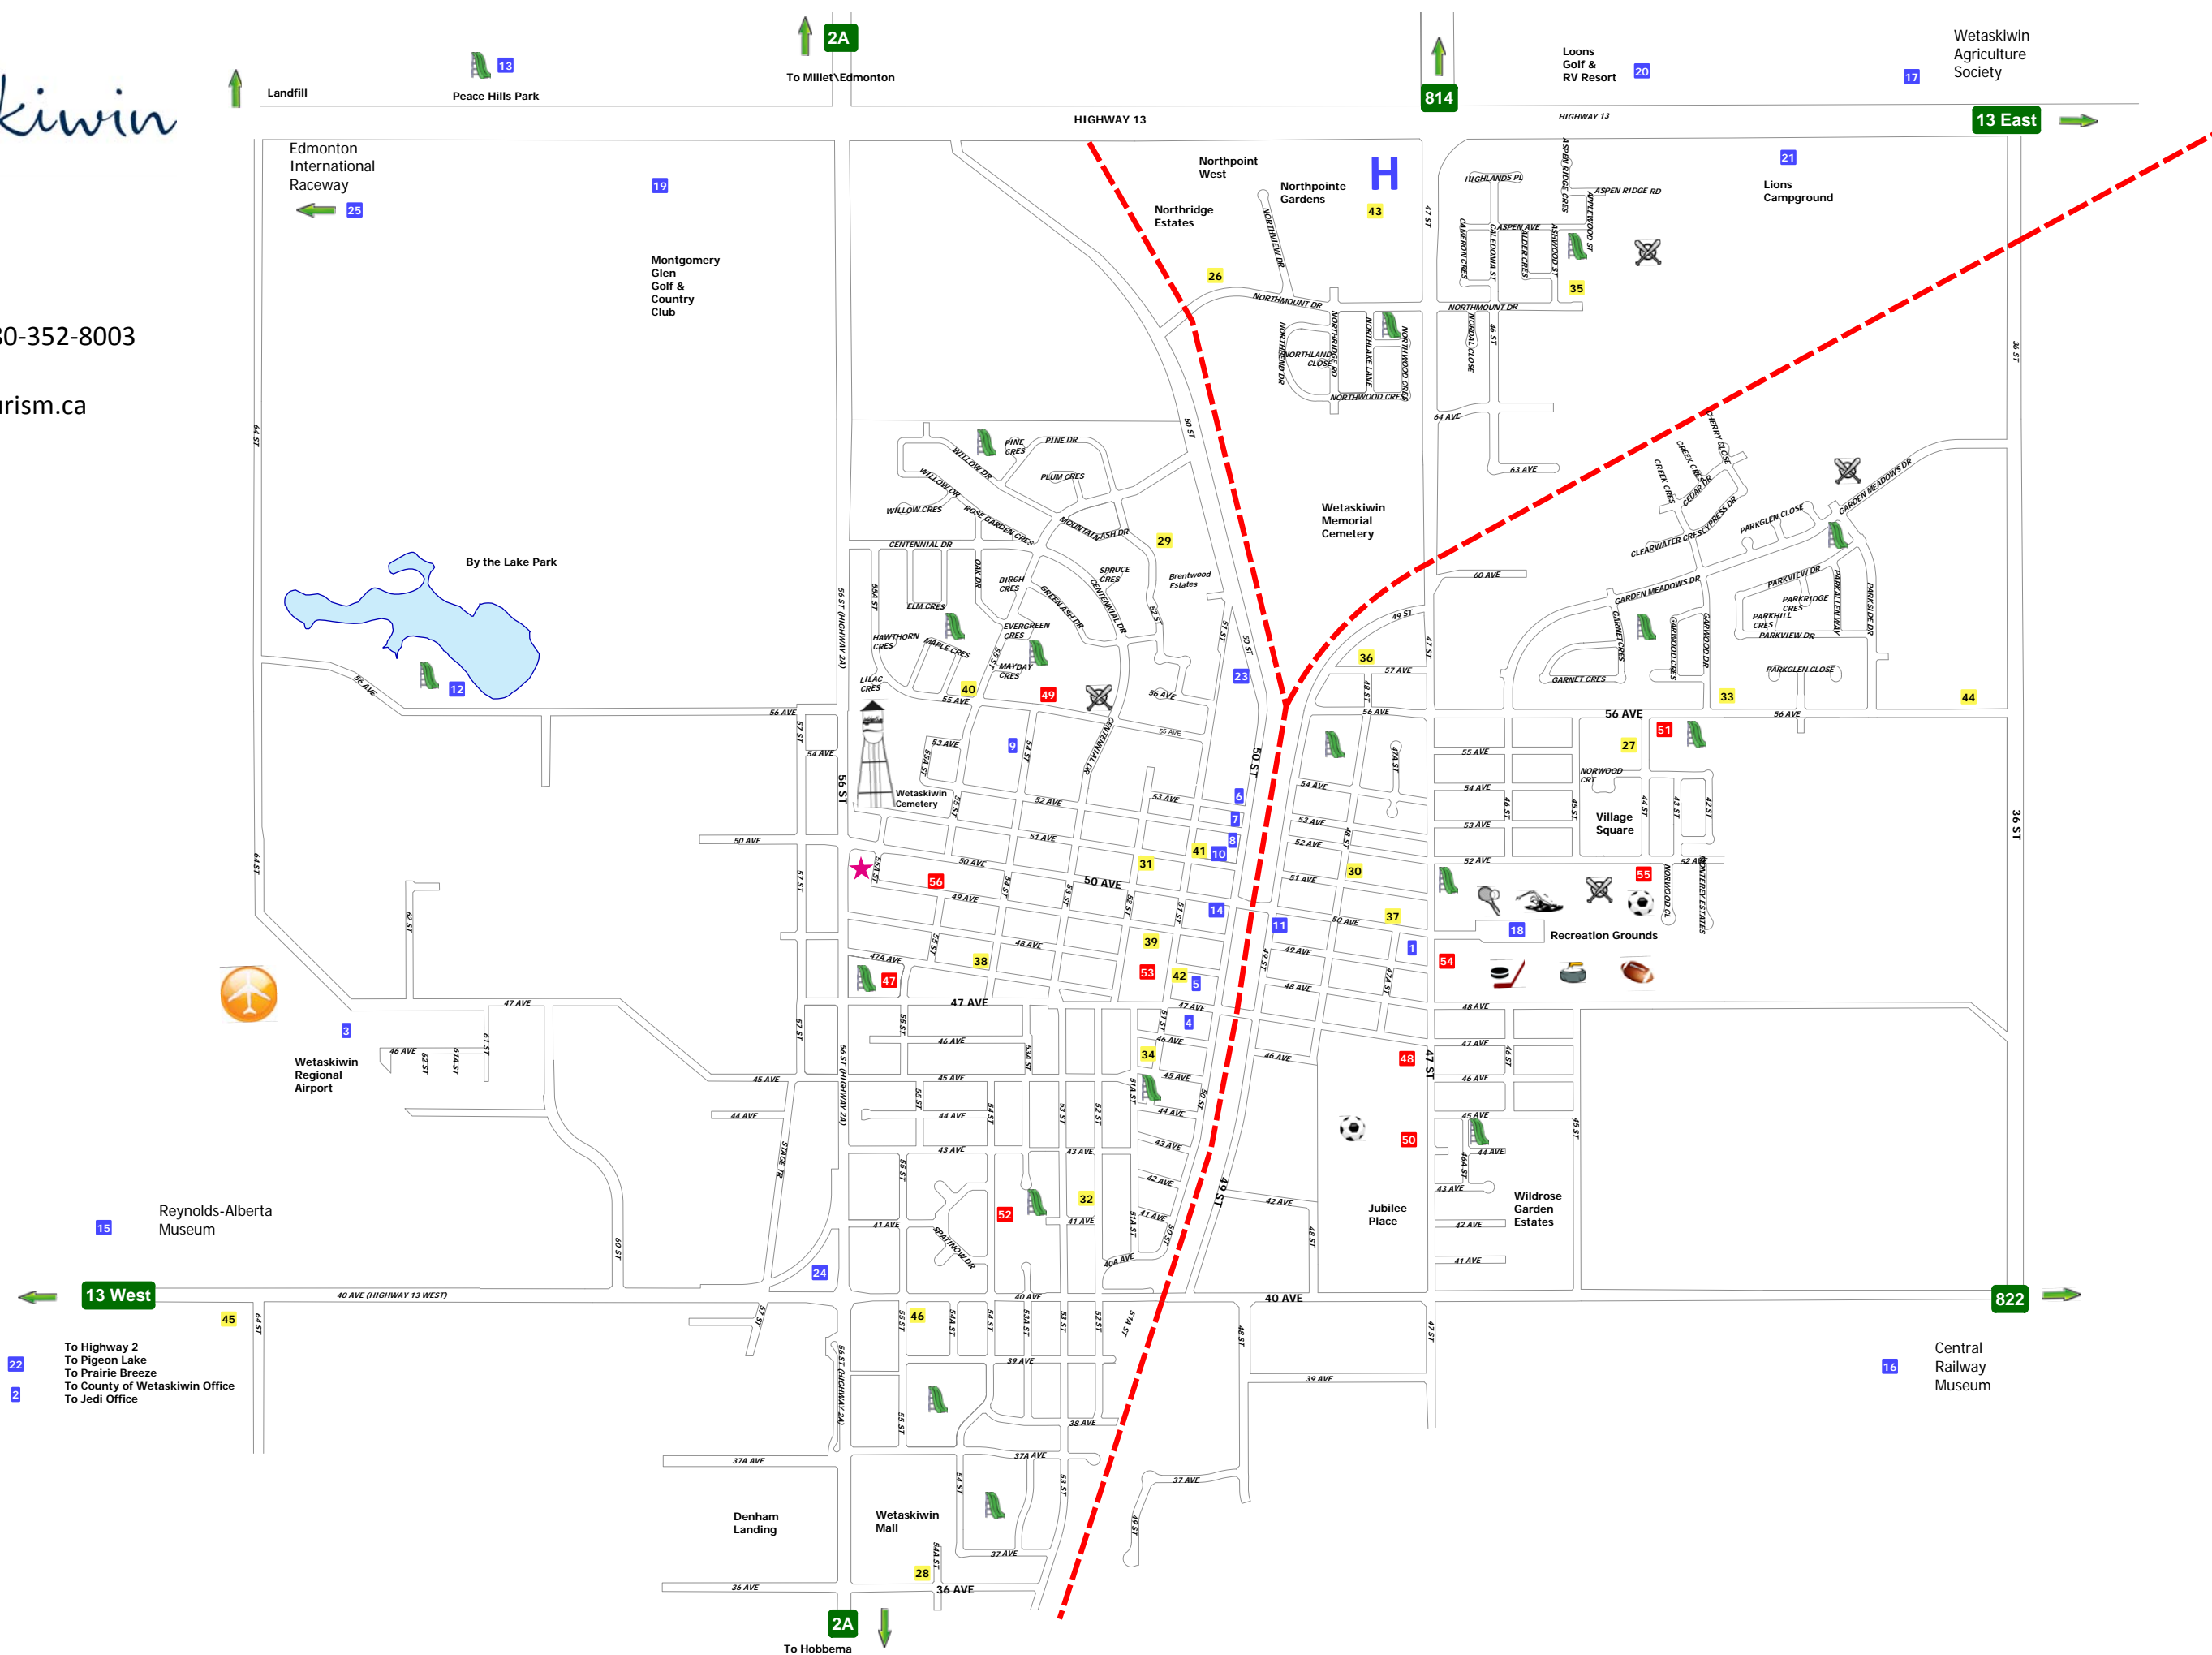

City Hall 780-361-4400
 Website: www.wetaskiwin.ca

Visitor Information Centre: 780-352-8003
 Toll Free 1-800-989-6899
 Website: www.wetaskiwintourism.ca

Legend

-  Airport
-  Arenas/Drill Hall
-  Aquatic Centre
-  Baseball Diamond
-  Chamber of Commerce
-  Curling Rink
-  Football Field
-  Hospital
-  Playground
-  Railway
-  Soccer Field
-  Tennis Court