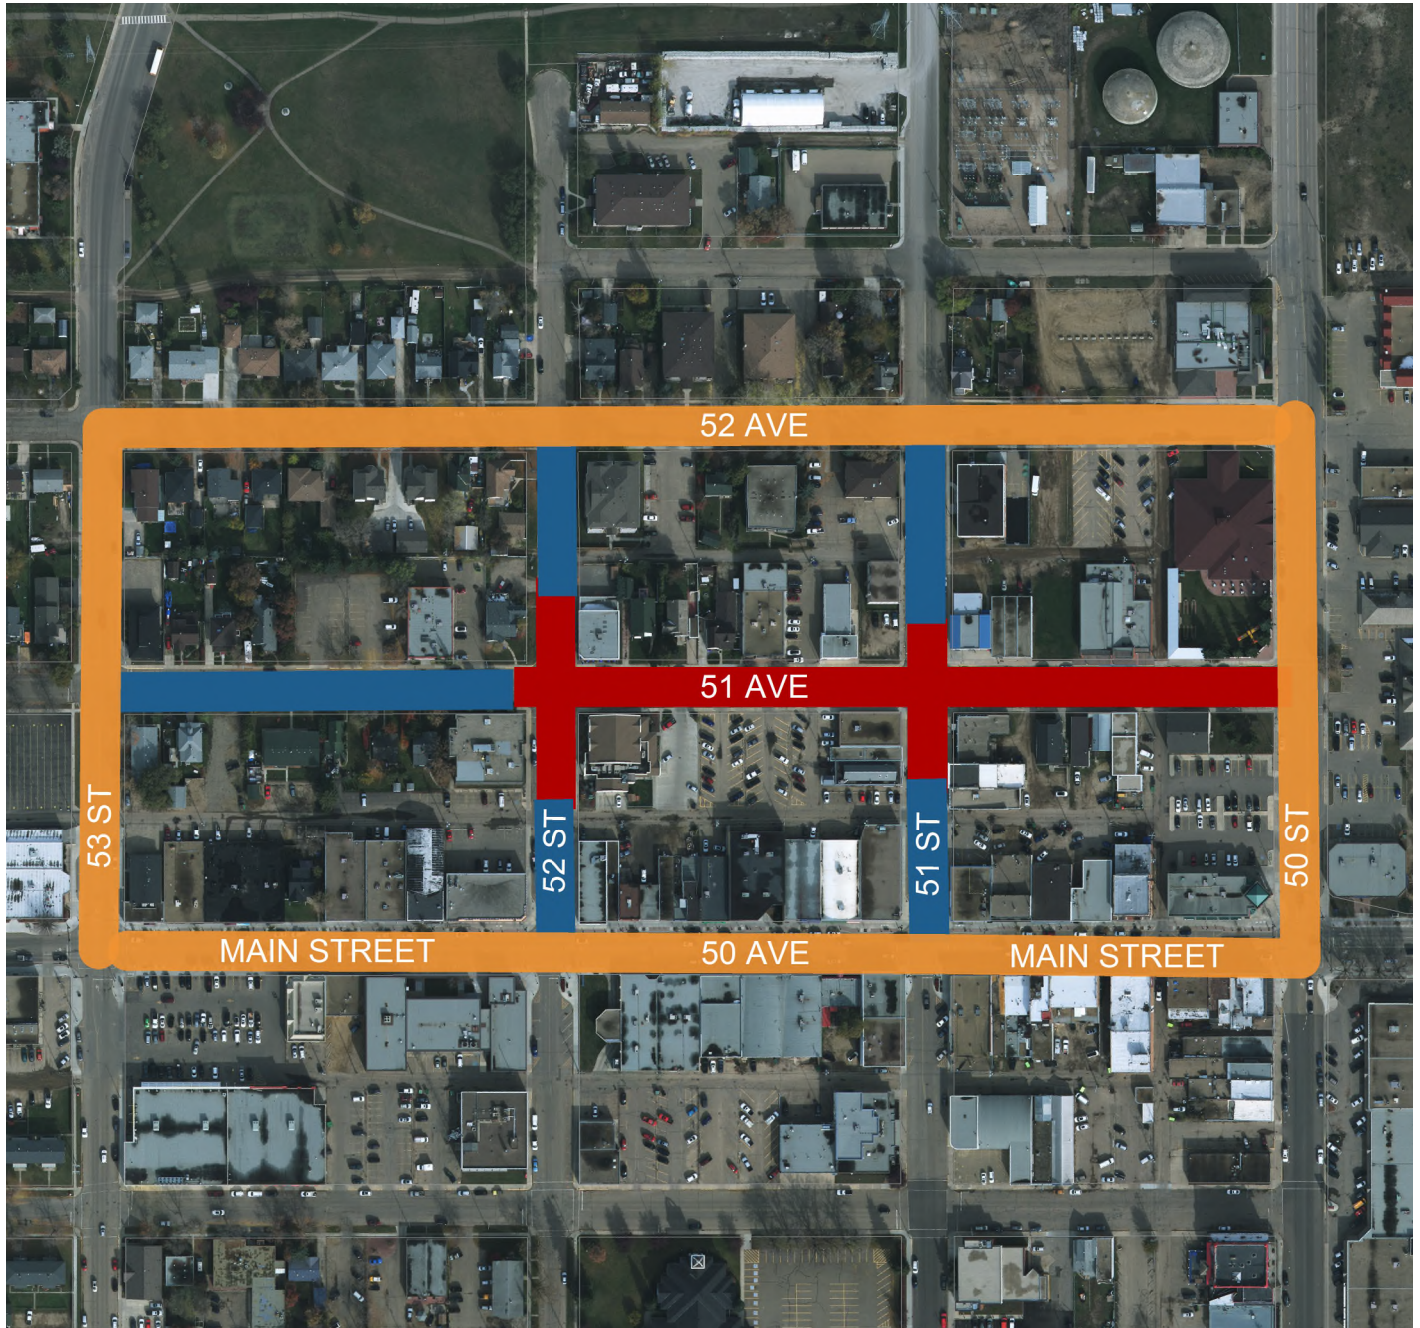

DETOUR ROUTE
51 Avenue Closed
between 52 St & 50 St

Local Businesses will remain open
with pedestrian access for the duration of construction.

Legend

Closed Road

Detour Route

Local Traffic Only